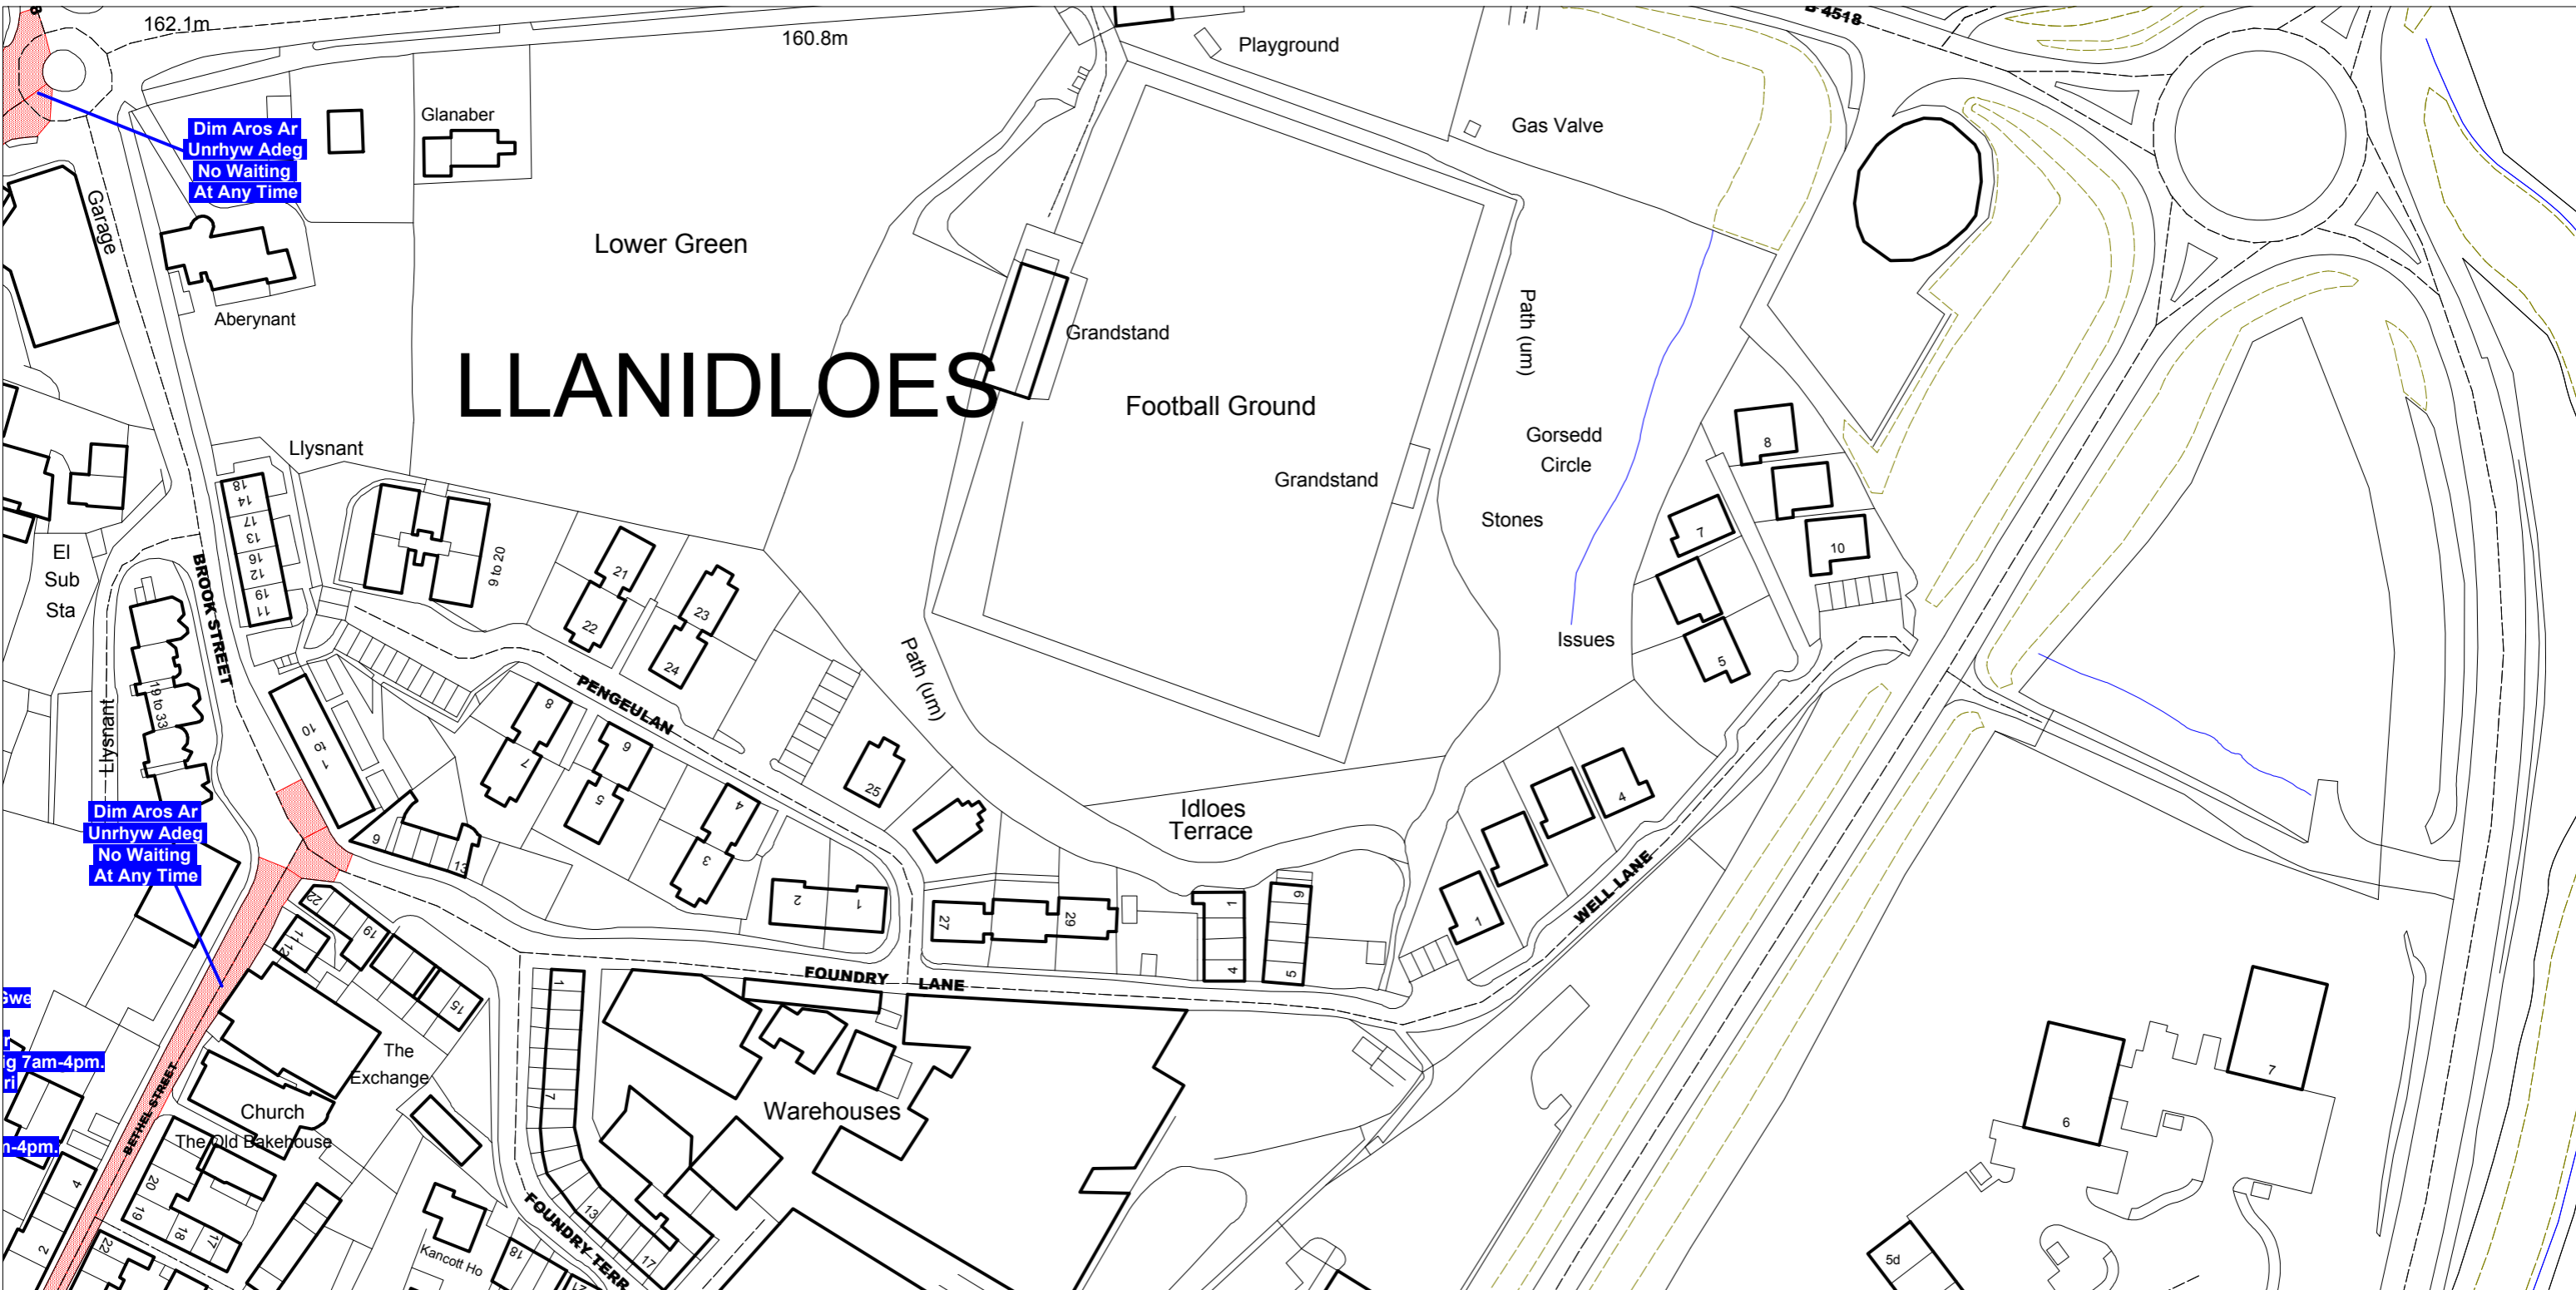

**Gwasanaethau Amgylcheddol a Lleol
Cyngor Sir Powys
Neuadd Sir
Spa Road East
Llandrindod
LD1 5LG**

**Local and Environmental Services
Powys County Council
County Hall
Spa Road East
Llandrindod Wells
LD1 5LG**

**Gorchymyn Cyngor Sir Powys
(Gwahardd a Chyfyngu ar Aros
a Mannau Llwytho a Mannau Pharcio)
(Gorfodi Sifil a Chydgrynhoi) 2011**

**Powys County Council
(Prohibition and Restriction of Waiting and
Loading and Parking Places)
(Civil Enforcement and Consolidation) Order 2011**

**RHIF ADOLYDIAD Y DDALEN - 01
SHEET REVISION NUMBER - 01**

**GRADDFA - 1:1250
SCALE - 1:1250**

© Hawlfraint y Goron a hawliau cronfa ddata
2011 Arolwg Ordnans 100025371
Gwybodaeth ychwanegol © Cyngor Sir Powys (2011)

© Crown copyright and database rights
2011 Ordnance Survey 100025371
Additional Information © Powys County Council (2011)

**DALEN YN WEITHREDOL O -
SHEET ACTIVE FROM -**

**16FED MAI 2011
16TH MAY 2011**

**COD ARDAL
AREA CODE
BL215**