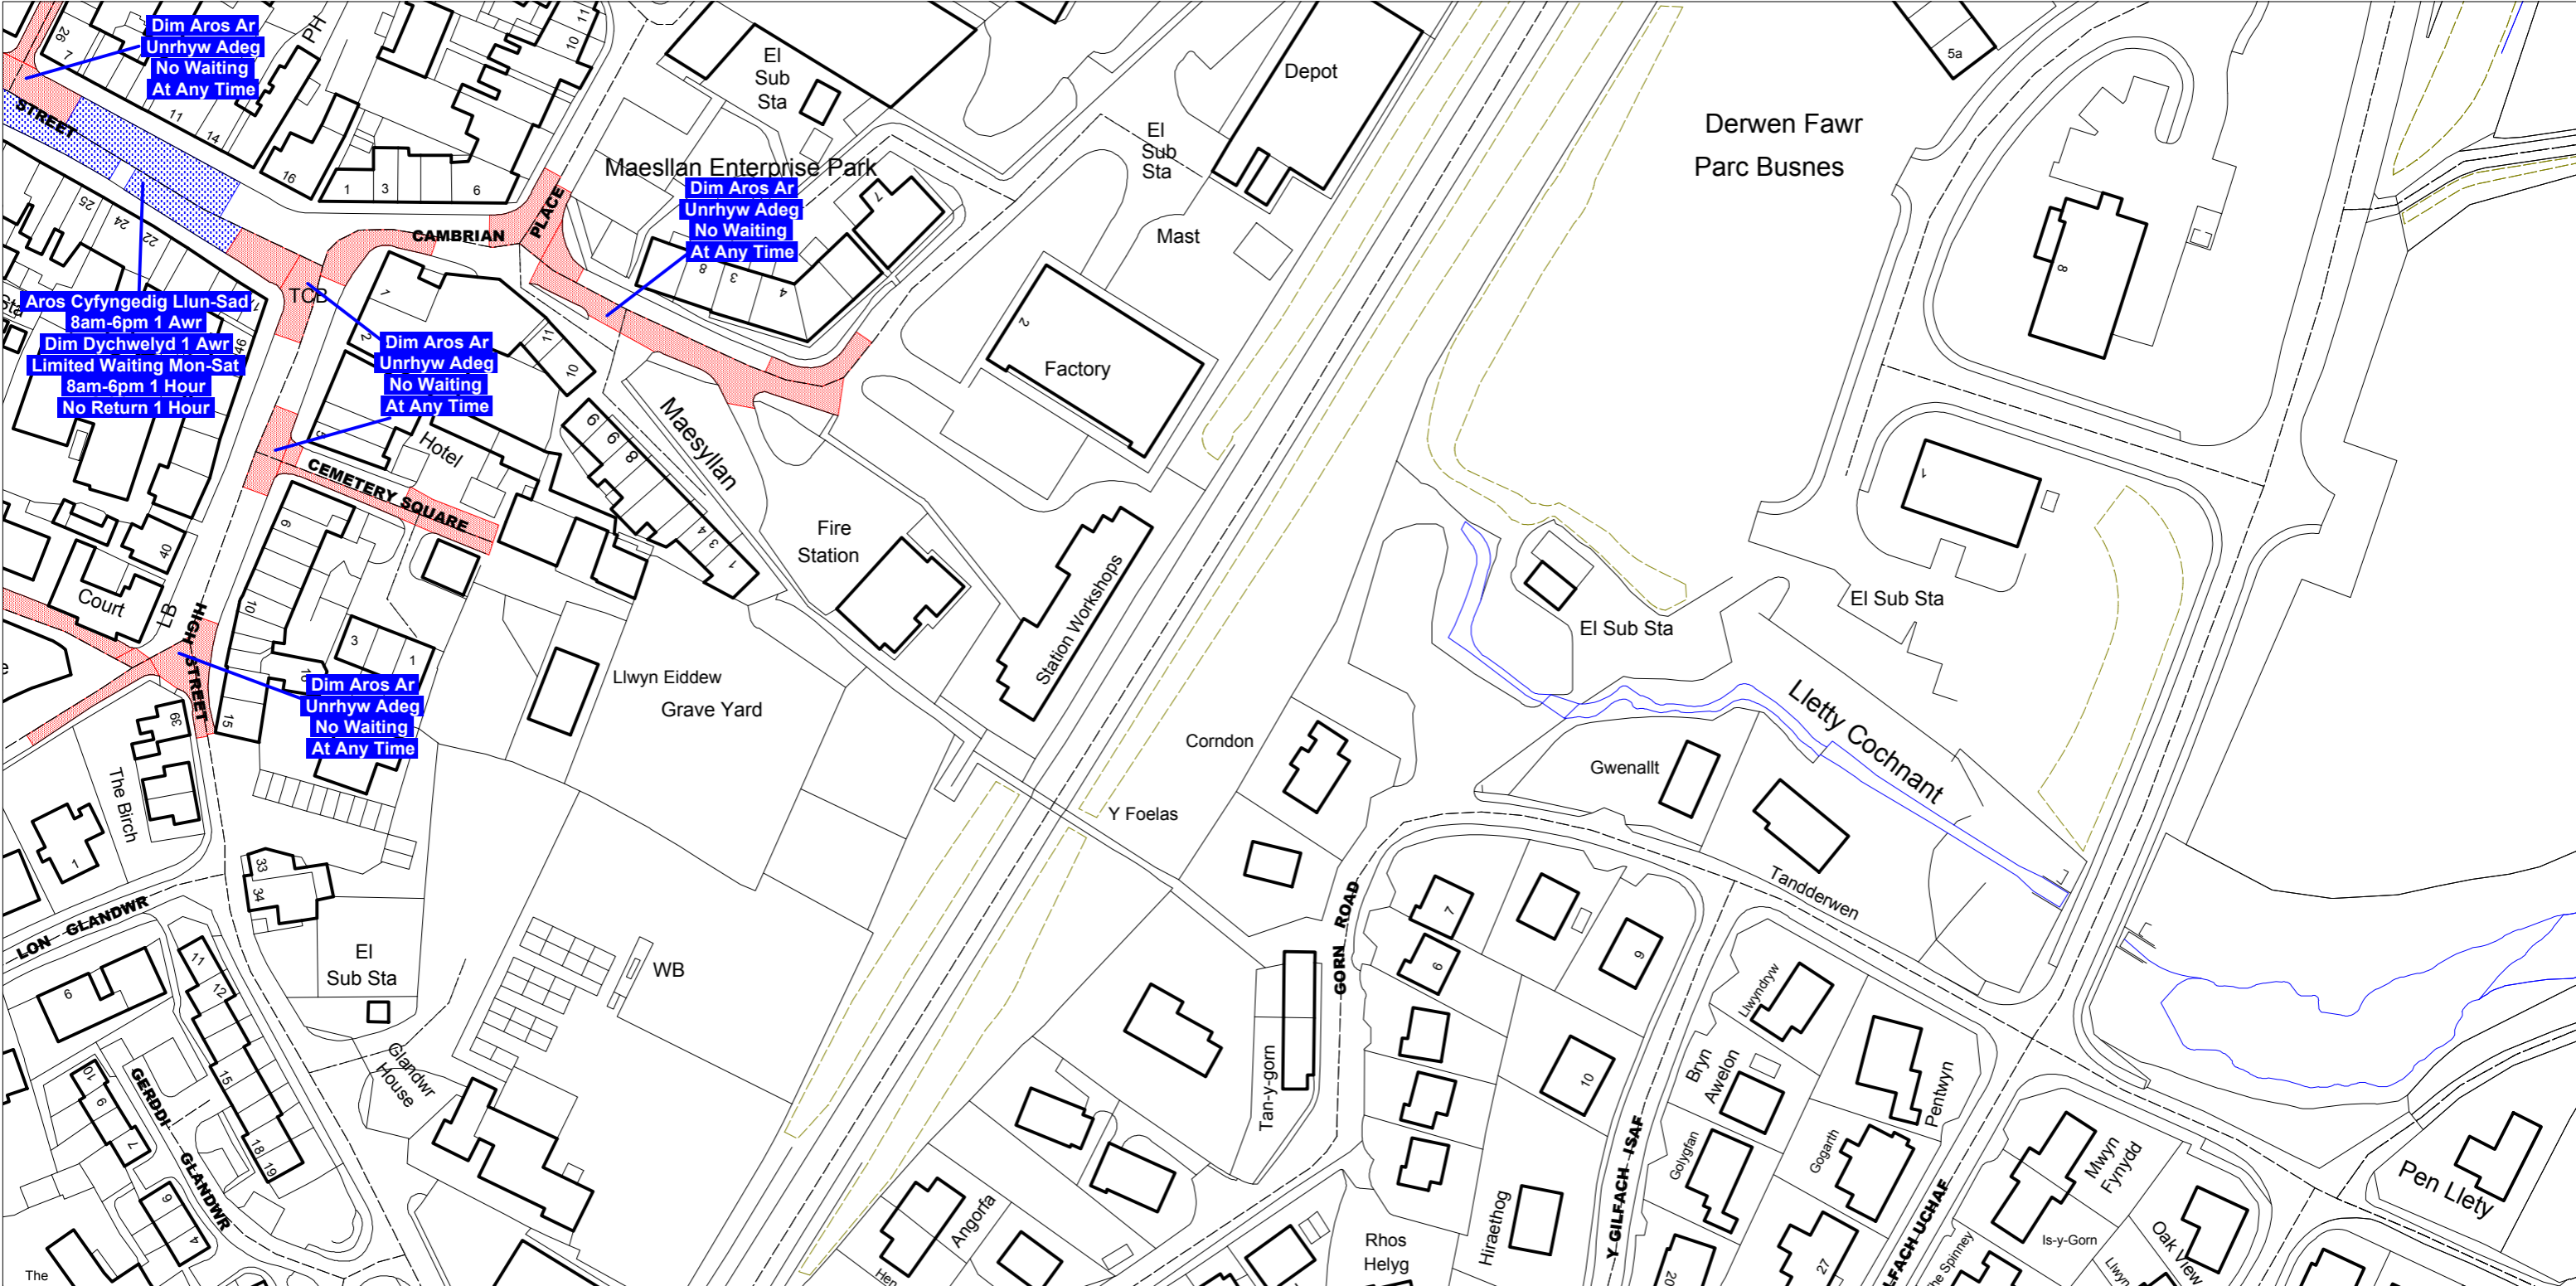

Gwasanaethau Amgylcheddol a Lleol
Cyngor Sir Powys
Neuadd Sir
Spa Road East
Llandrindod
LD1 5LG

Local and Environmental Services
Powys County Council
County Hall
Spa Road East
Llandrindod Wells
LD1 5LG

**Gorchymyn Cyngor Sir Powys
(Gwahardd a Chyfyngu ar Aros
a Mannau Llwytho a Mannau Pharcio)
(Gorfodi Sifil a Chydgrynhoi) 2011**

**Powys County Council
(Prohibition and Restriction of Waiting and
Loading and Parking Places)
(Civil Enforcement and Consolidation) Order 2011**

**RHIF ADOLYDIAD Y DDALEN - 01
SHEET REVISION NUMBER - 01**

**GRADDFA - 1:1250
SCALE - 1:1250**

© Hawlfraint y Goron a hawliau cronfa ddata
2011 Arolwg Ordnans 100025371
Gwybodaeth ychwanegol © Cyngor Sir Powys (2011)

© Crown copyright and database rights
2011 Ordnance Survey 100025371
Additional Information © Powys County Council (2011)

**DALEN YN WEITHREDOL O -
SHEET ACTIVE FROM -**

**16FED MAI 2011
16TH MAY 2011**

**COD ARDAL
AREA CODE
BL216**