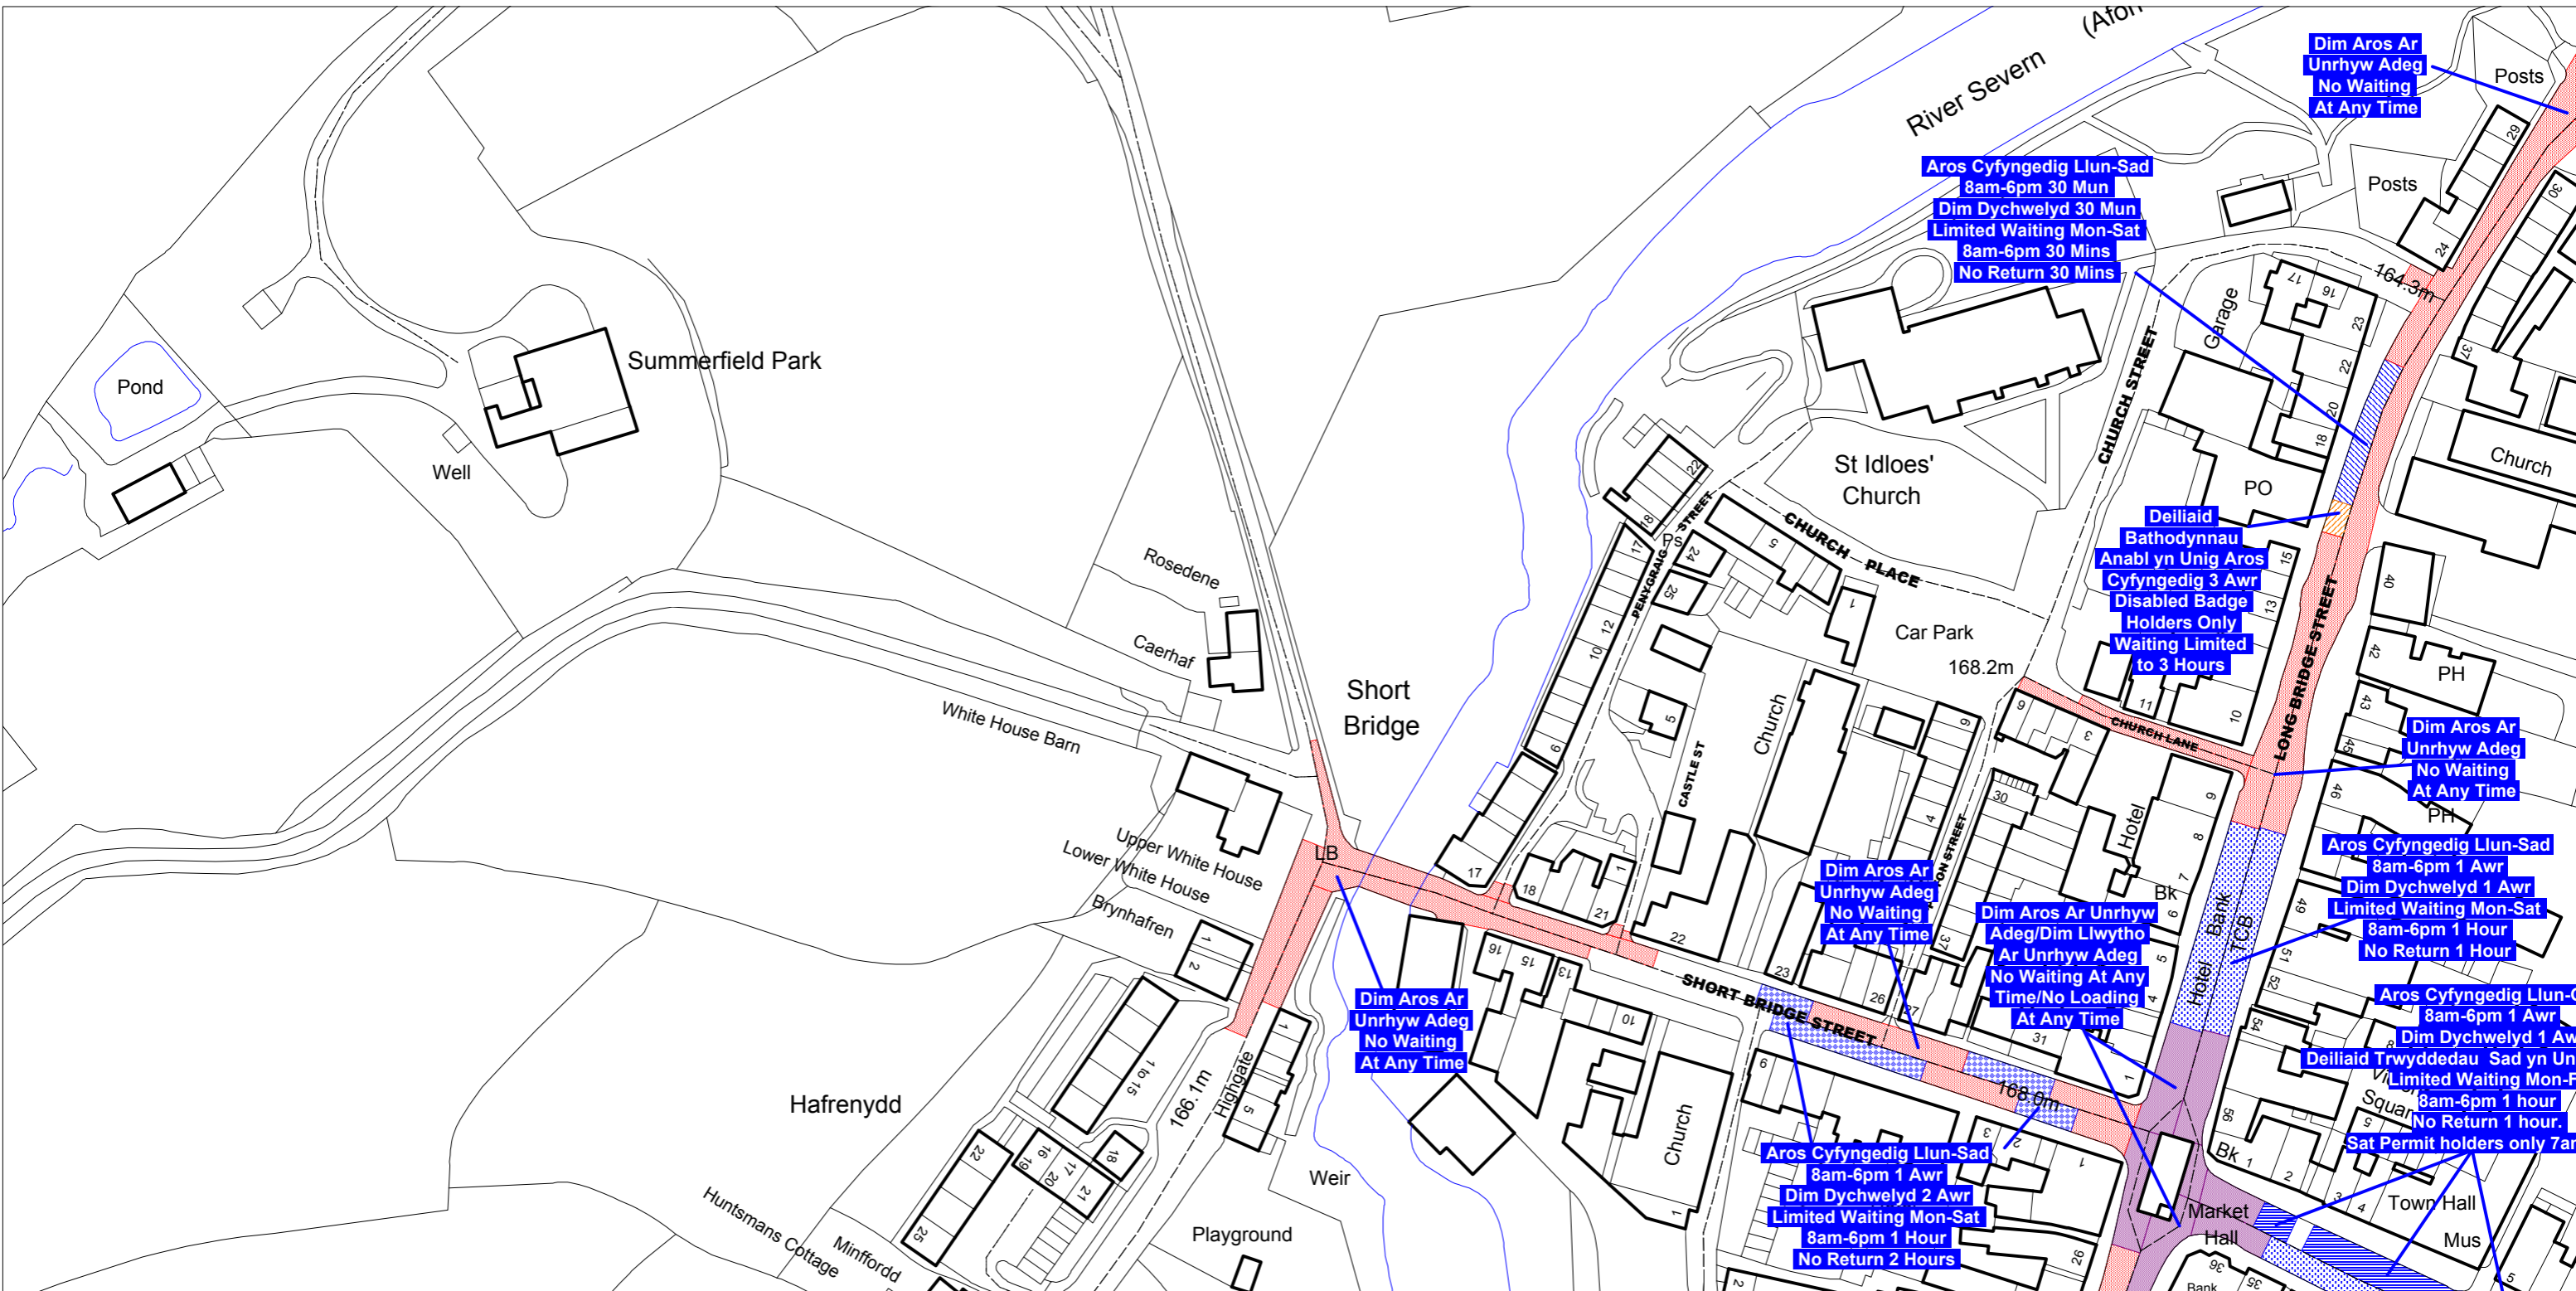

Gwasanaethau Amgylcheddol a Lleol
Cyngor Sir Powys
Neuadd Sir
Spa Road East
Llandrindod
LD1 5LG

Local and Environmental Services
Powys County Council
County Hall
Spa Road East
Llandrindod Wells
LD1 5LG

Gorchymyn Cyngor Sir Powys
(Gwahardd a Chyfyngu ar Aros
a Mannau Llwytho a Mannau Pharcio)
(Gorfodi Sifil a Chydgrynhoi) 2011

Powys County Council
(Prohibition and Restriction of Waiting and
Loading and Parking Places)
(Civil Enforcement and Consolidation) Order 2011

RHIF ADOLYDIAD Y DDALEN - 01
SHEET REVISION NUMBER - 01

GRADDFA - 1:1250
SCALE - 1:1250

© Hawlfraint y Goron a hawliau cronfa ddata
2011 Arolwg Ordnans 100025371
Gwybodaeth ychwanegol © Cyngor Sir Powys (2011)

© Crown copyright and database rights
2011 Ordnance Survey 100025371
Additional Information © Powys County Council (2011)

DALEN YN WEITHREDOL O -
SHEET ACTIVE FROM -

16FED MAI 2011
16TH MAY 2011

COD ARDAL
AREA CODE
BK215