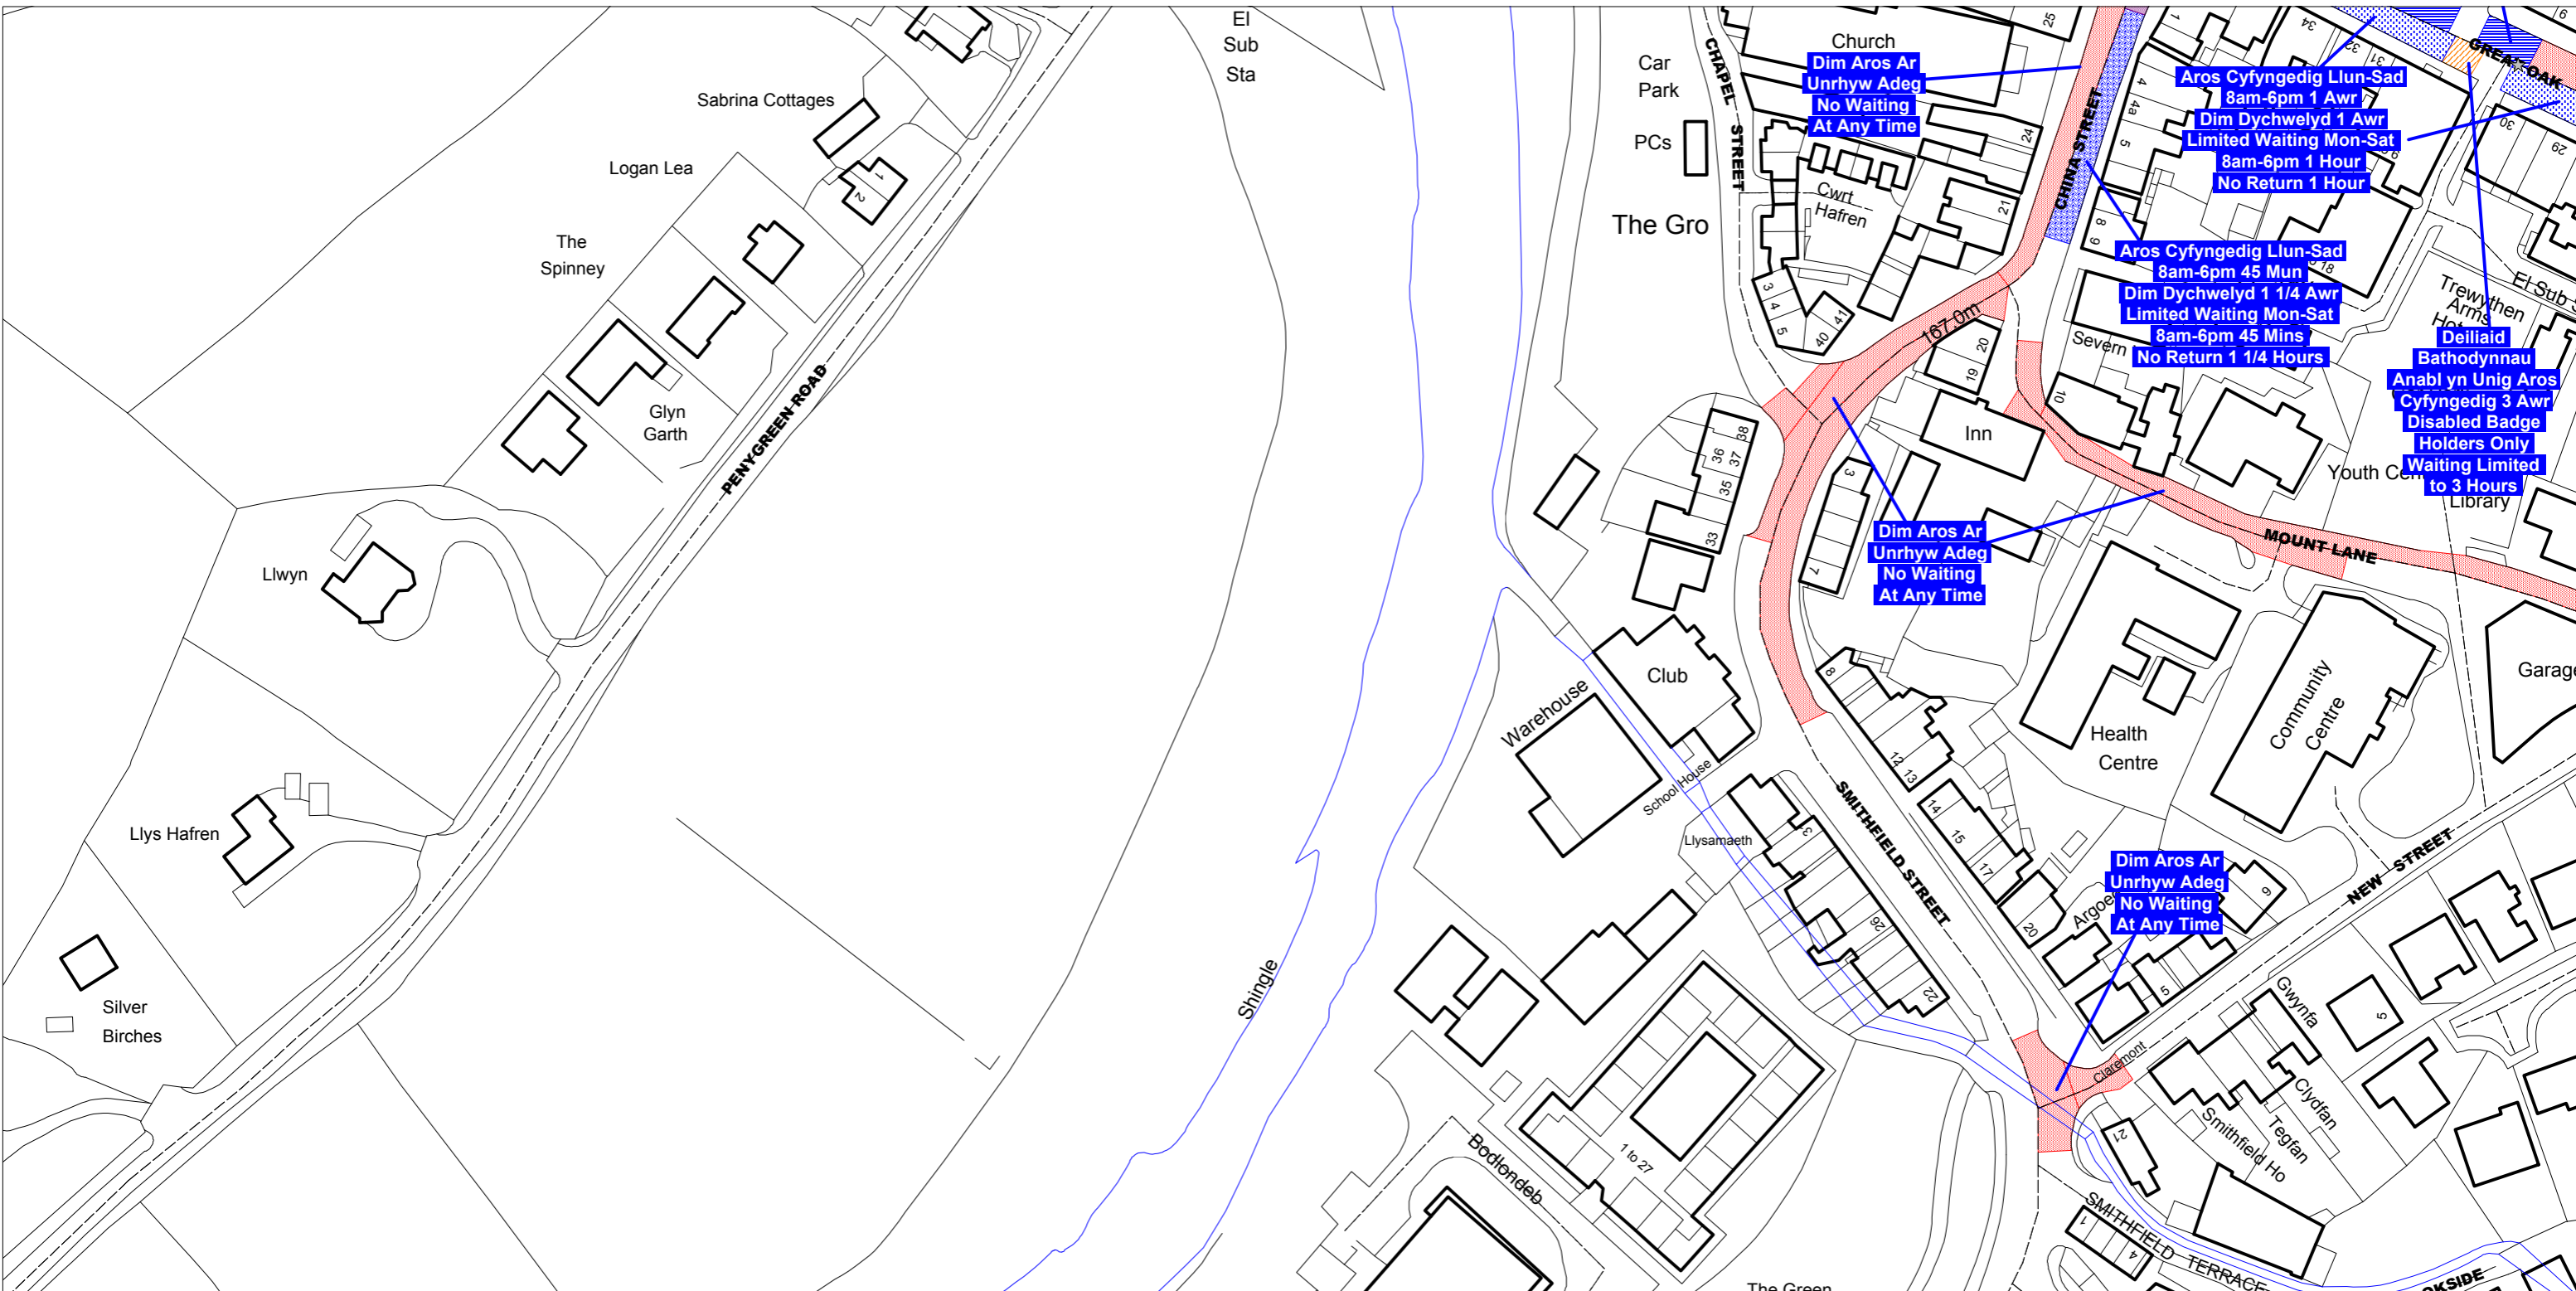

© Crown copyright and database rights
 2011 Ordnance Survey 100025371
 Additional Information © Powys County Council (2011)

DALEN YN WEITHREDOL O -
SHEET ACTIVE FROM -

16FED MAI 2011
16TH MAY 2011

COD ARDAL
AREA CODE
BK215