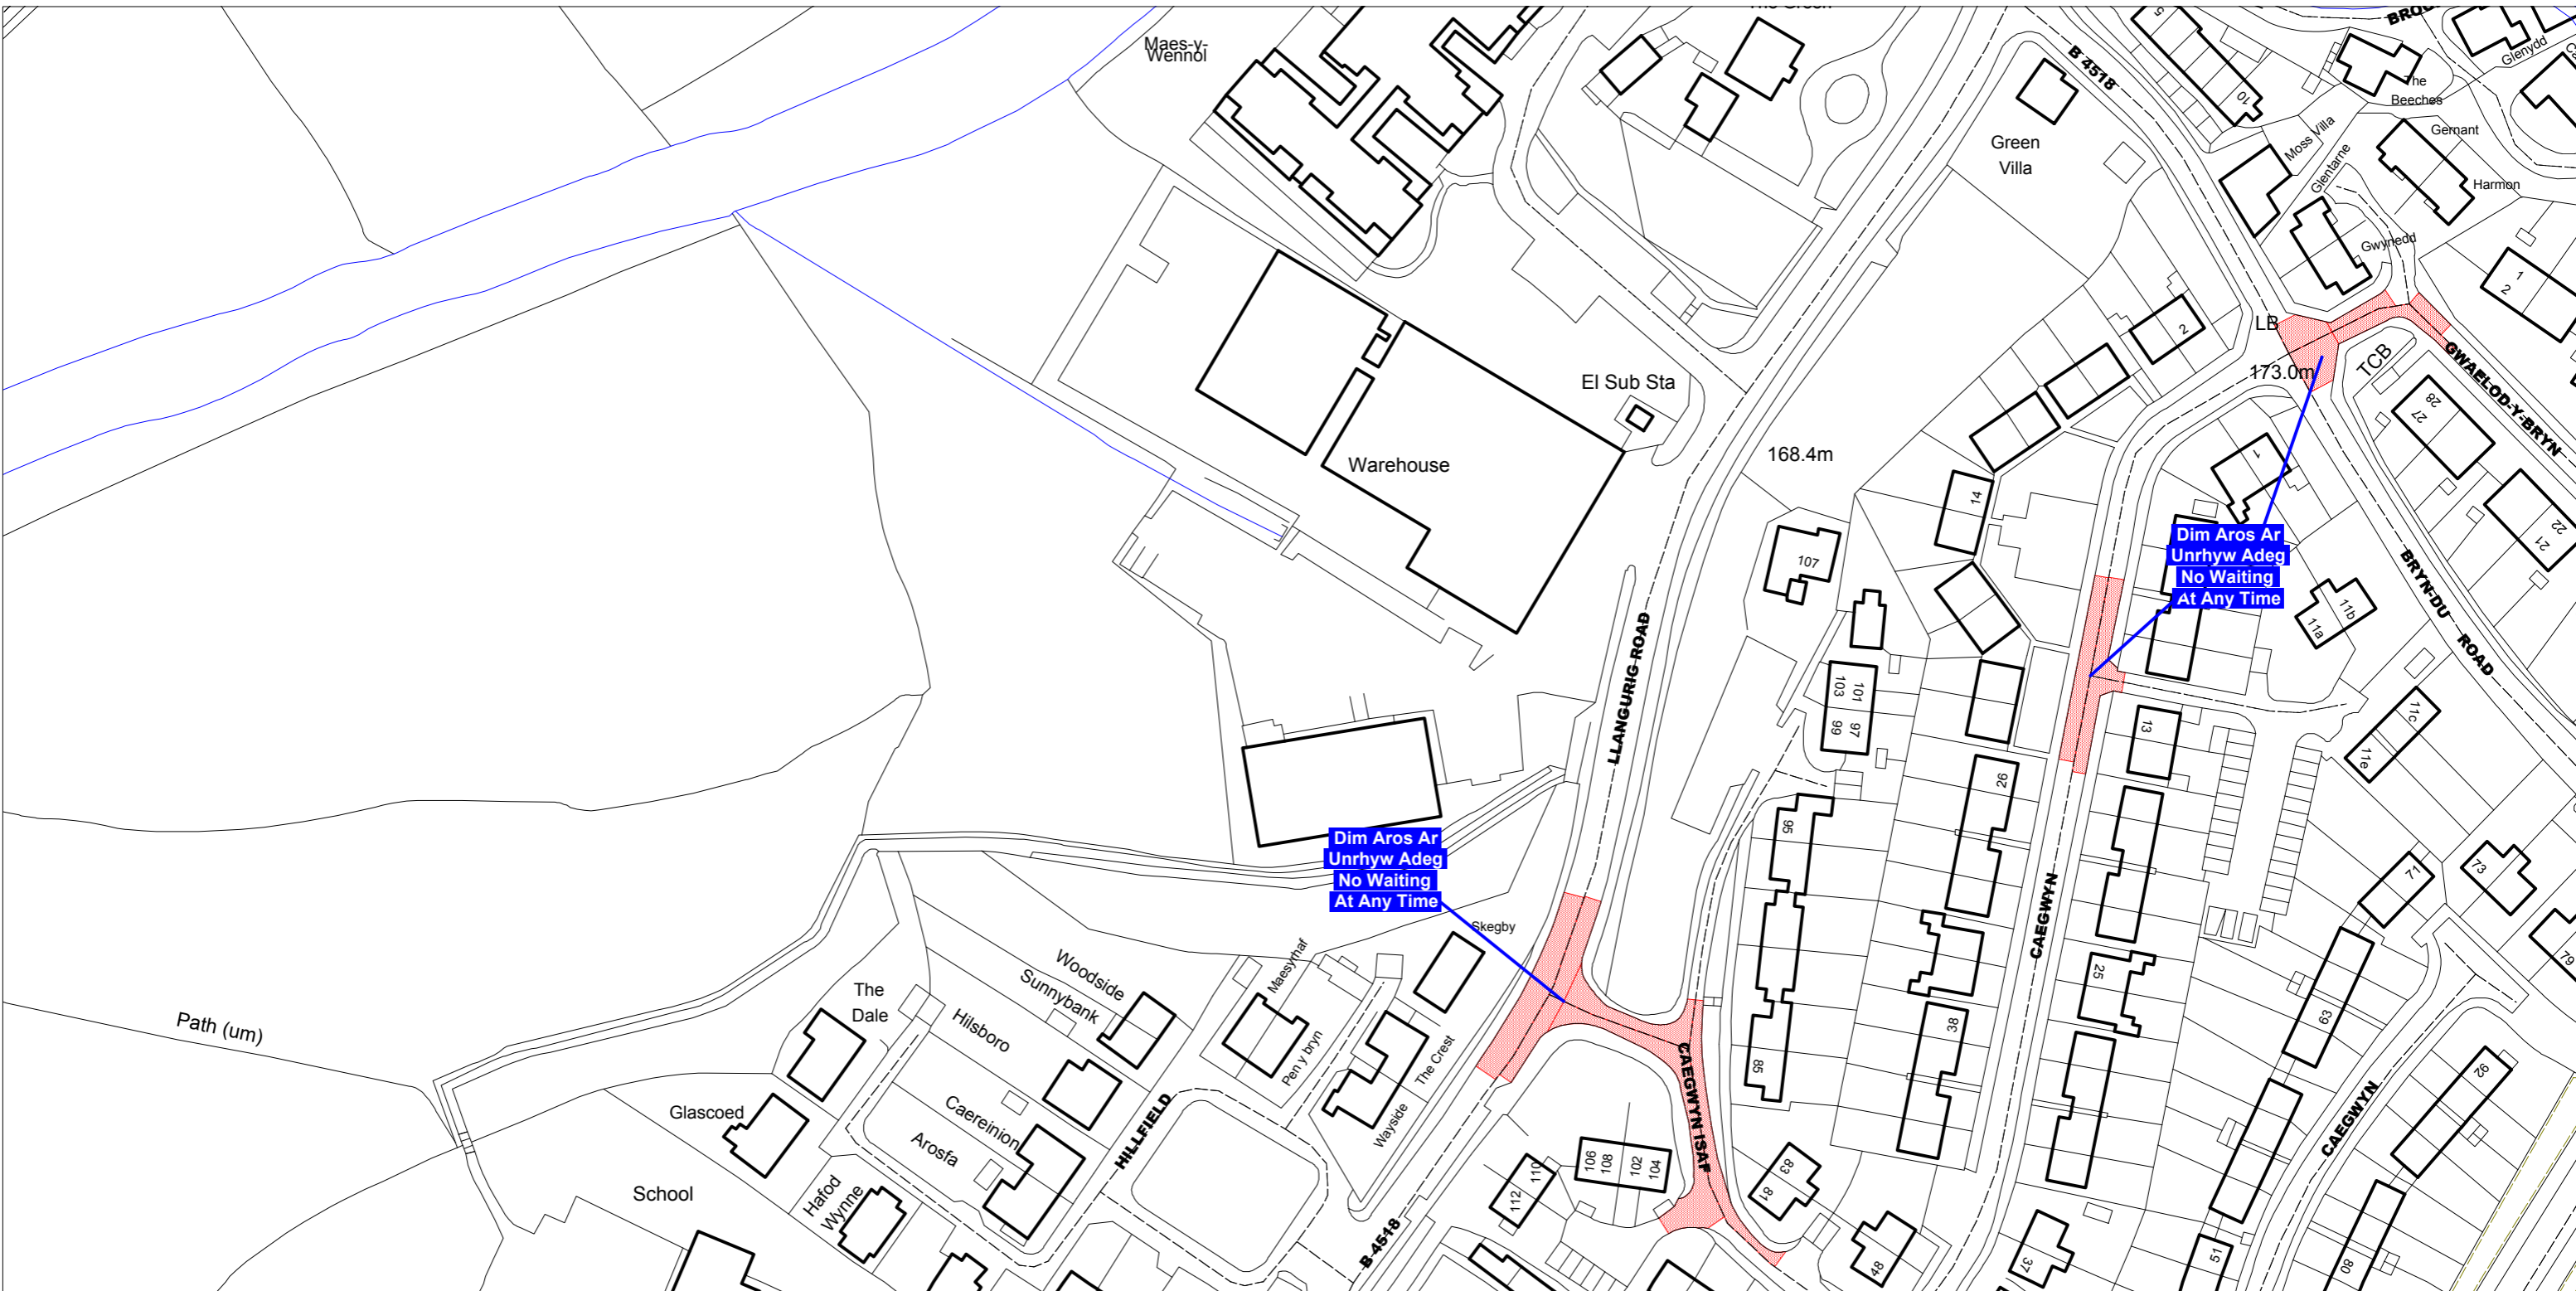

Gwasanaethau Amgylcheddol a Lleol
Cyngor Sir Powys
Neuadd Sir
Spa Road East
Llandrindod
LD1 5LG

Local and Environmental Services
Powys County Council
County Hall
Spa Road East
Llandrindod Wells
LD1 5LG

**Gorchymyn Cyngor Sir Powys
(Gwahardd a Chyfyngu ar Aros
a Mannau Llwytho a Mannau Pharcio)
(Gorfodi Sifil a Chydgrynhoi) 2011**

**Powys County Council
(Prohibition and Restriction of Waiting and
Loading and Parking Places)
(Civil Enforcement and Consolidation) Order 2011**

**RHIF ADOLYDIAD Y DDALEN - 01
SHEET REVISION NUMBER - 01**

**GRADDFA - 1:1250
SCALE - 1:1250**

© Hawlfraint y Goron a hawliau cronfa ddata
2011 Arolwg Ordnans 100025371
Gwybodaeth ychwanegol © Cyngor Sir Powys (2011)

© Crown copyright and database rights
2011 Ordnance Survey 100025371
Additional Information © Powys County Council (2011)

**DALEN YN WEITHREDOL O -
SHEET ACTIVE FROM -**

**16FED MAI 2011
16TH MAY 2011**

**COD ARDAL
AREA CODE
BK217**