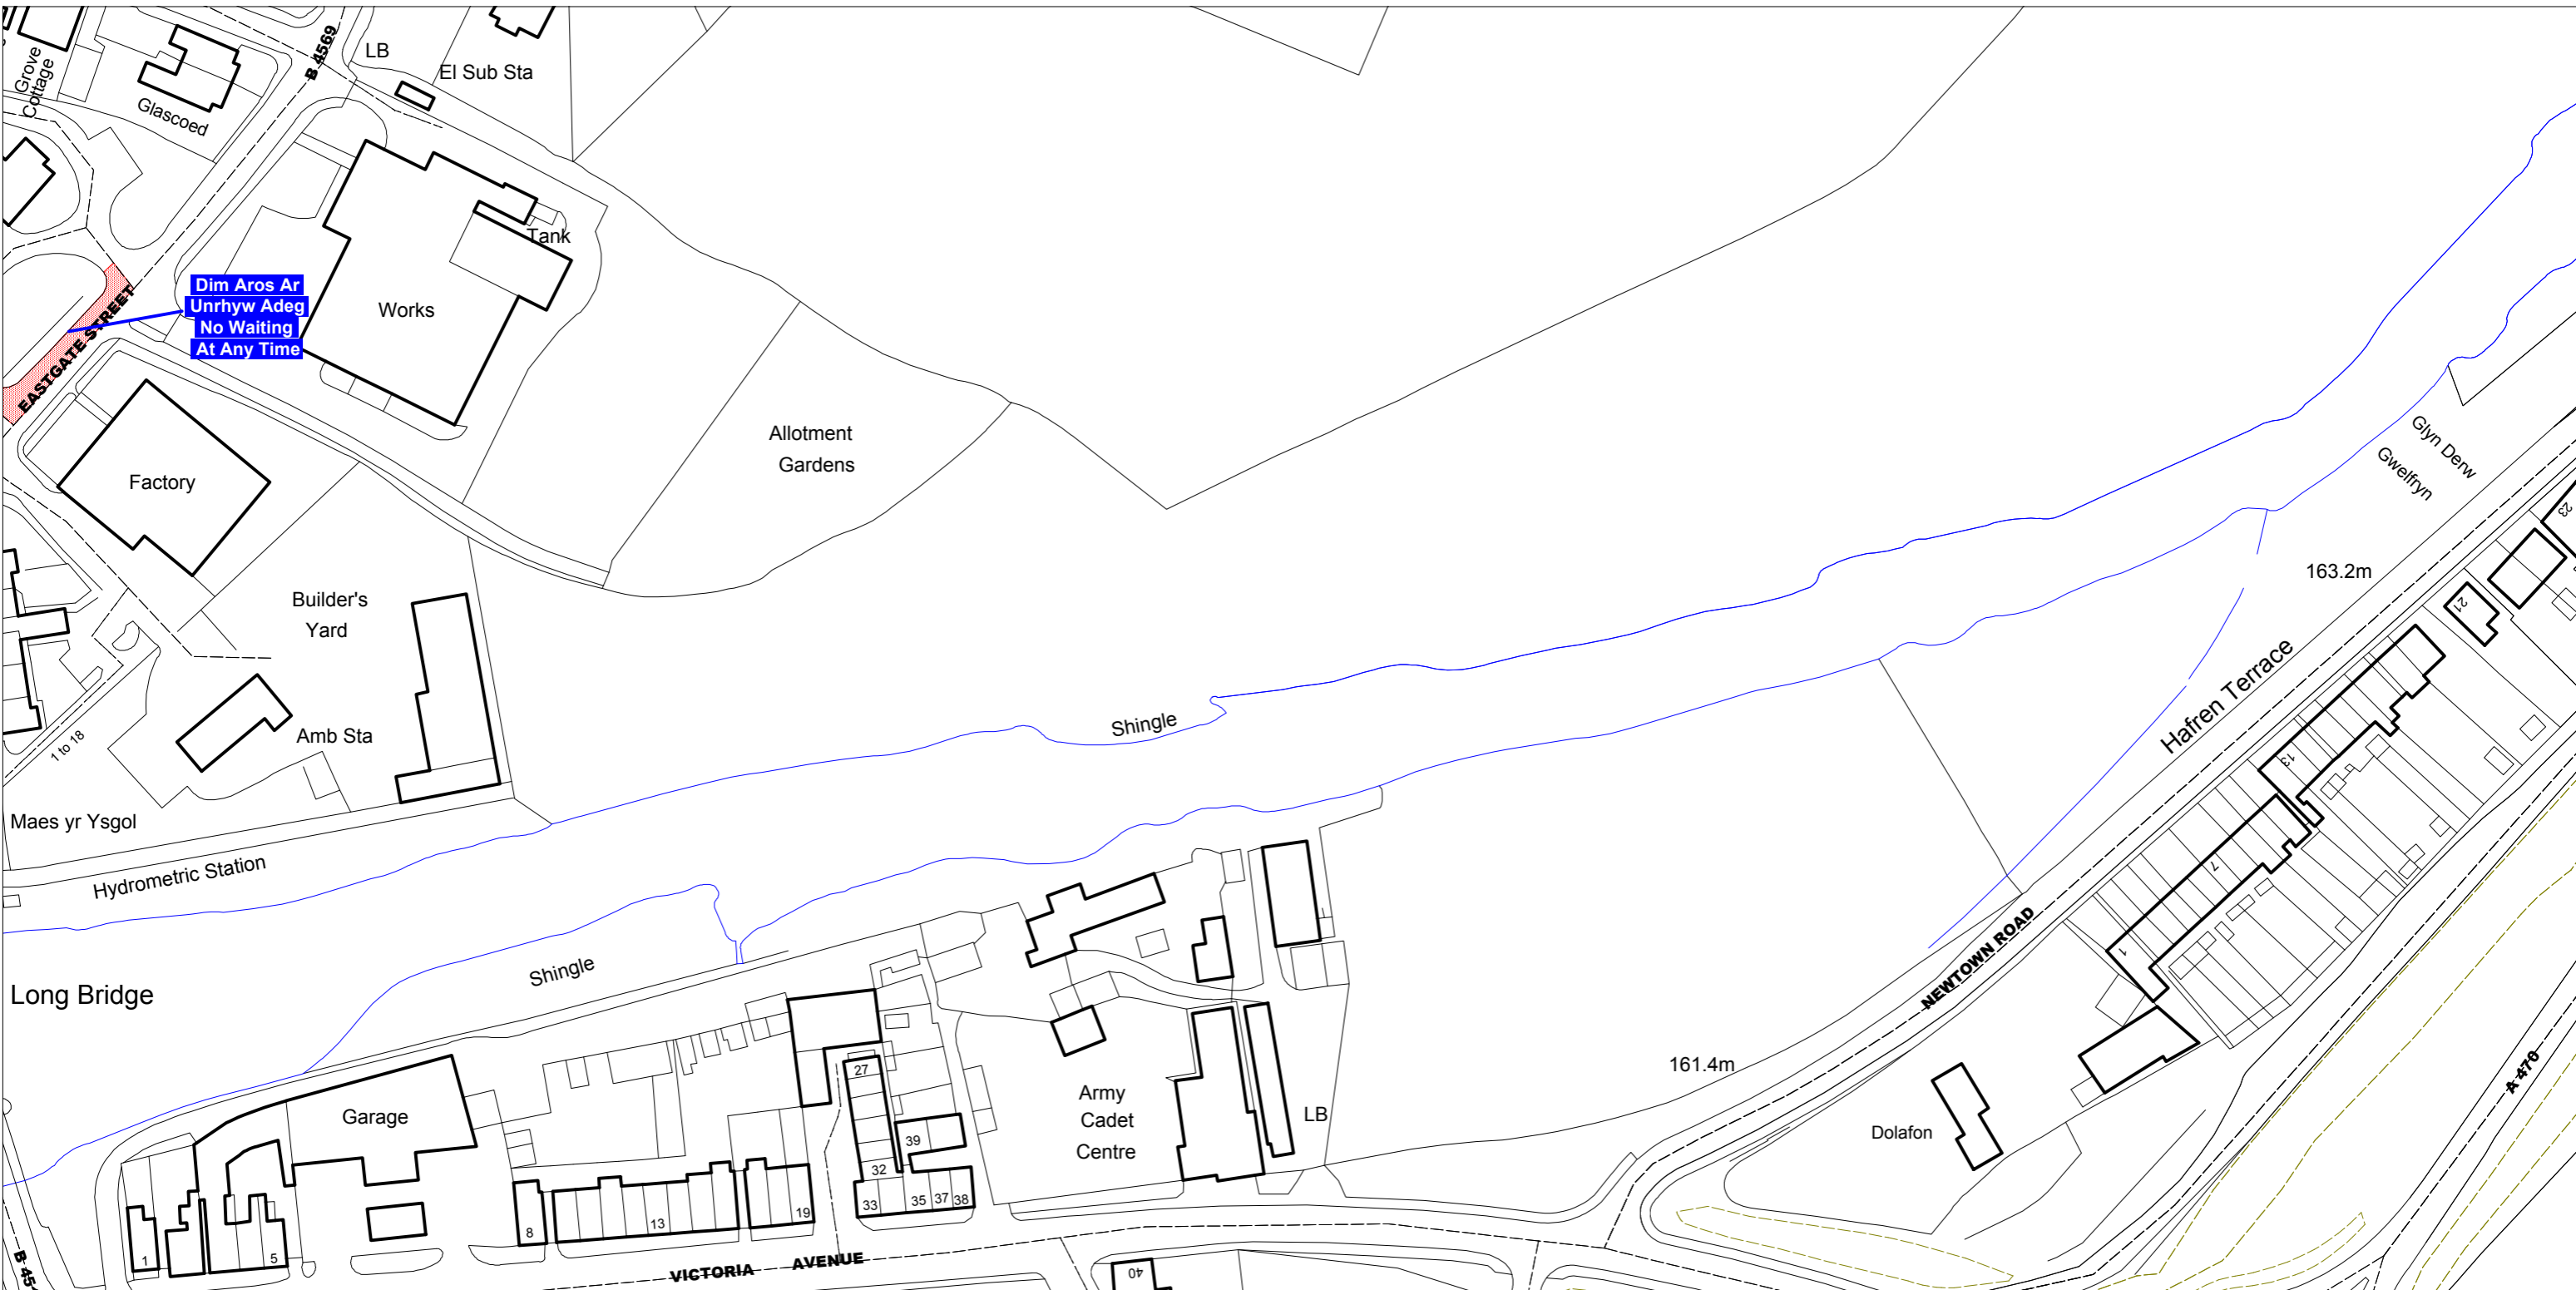

Gwasanaethau Amgylcheddol a Lleol
Cyngor Sir Powys
Neuadd Sir
Spa Road East
Llandrindod
LD1 5LG

Local and Environmental Services
Powys County Council
County Hall
Spa Road East
Llandrindod Wells
LD1 5LG

**Gorchymyn Cyngor Sir Powys
(Gwahardd a Chyfyngu ar Aros
a Mannau Llwytho a Mannau Pharcio)
(Gorfodi Sifil a Chydgrynhoi) 2011**

**Powys County Council
(Prohibition and Restriction of Waiting and
Loading and Parking Places)
(Civil Enforcement and Consolidation) Order 2011**

**RHIF ADOLYDIAD Y DDALEN - 01
SHEET REVISION NUMBER - 01**

**GRADDFA - 1:1250
SCALE - 1:1250**

© Hawlfraint y Goron a hawliau cronfa ddata
2011 Arolwg Ordnans 100025371
Gwybodaeth ychwanegol © Cyngor Sir Powys (2011)

© Crown copyright and database rights
2011 Ordnance Survey 100025371
Additional Information © Powys County Council (2011)

**DALEN YN WEITHREDOL O -
SHEET ACTIVE FROM -**

**16FED MAI 2011
16TH MAY 2011**

**COD ARDAL
AREA CODE
BL214**