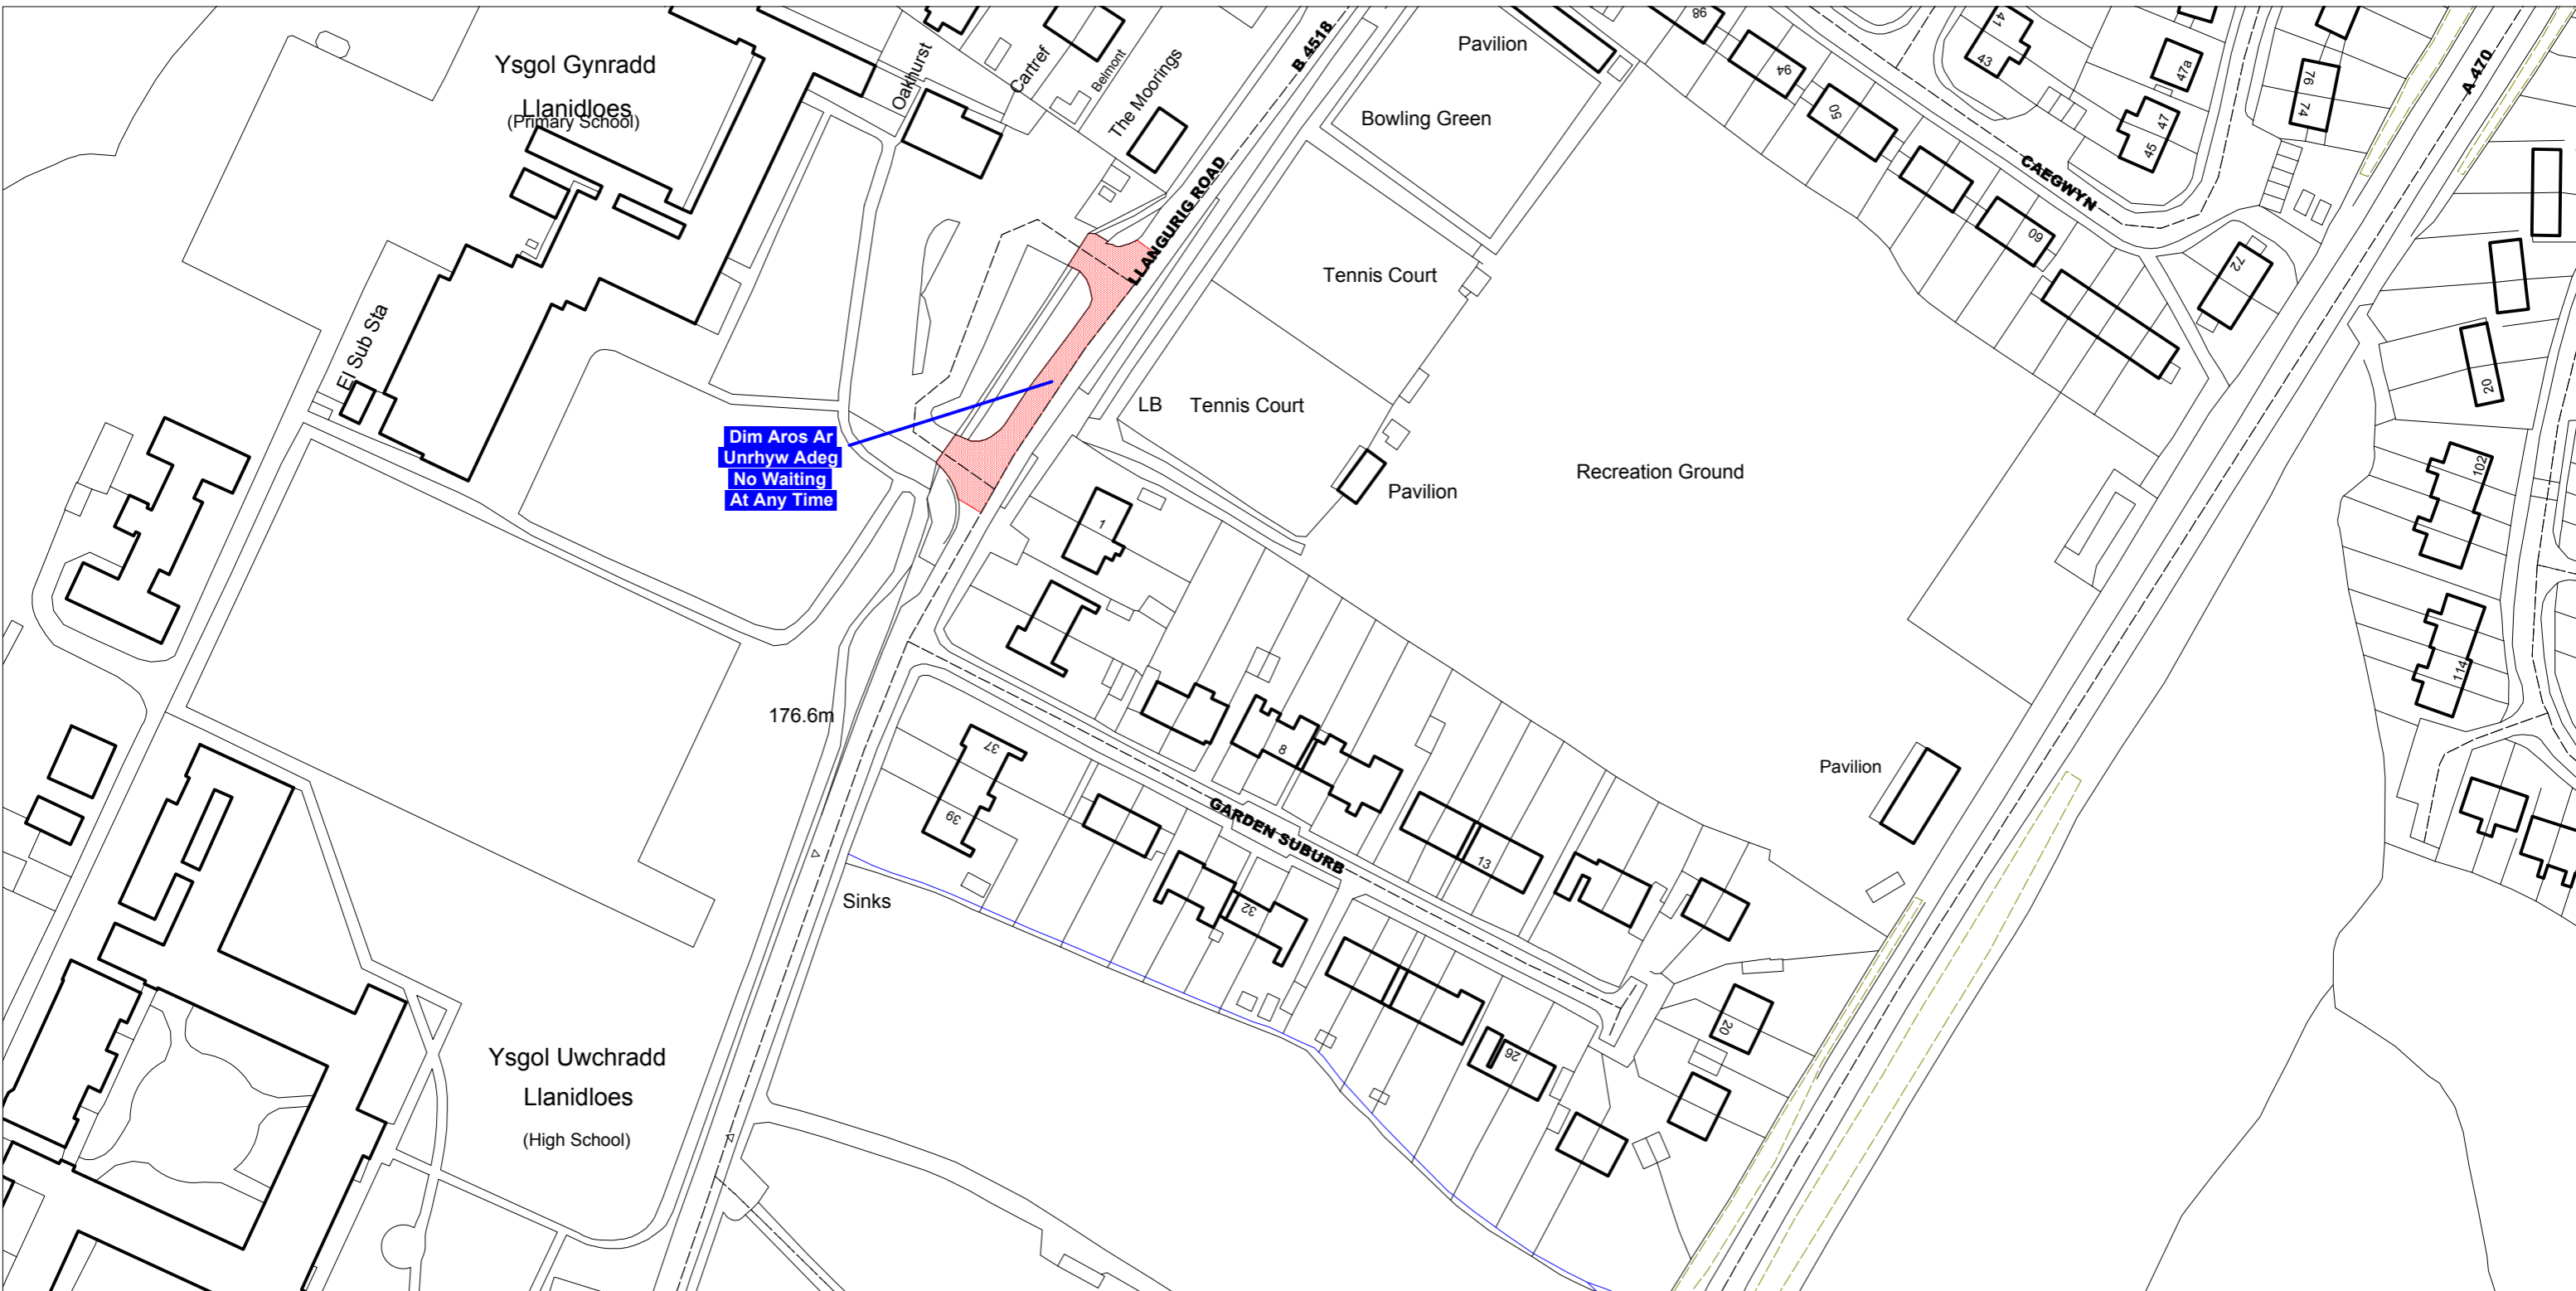

Dim Aros Ar
Unrhyw Adeg
No Waiting
At Any Time

Gwasanaethau Amgylcheddol a Lleol
Cyngor Sir Powys
Neuadd Sir
Spa Road East
Llandrindod
LD1 5LG

Local and Environmental Services
Powys County Council
County Hall
Spa Road East
Llandrindod Wells
LD1 5LG

**Gorchymyn Cyngor Sir Powys
(Gwahardd a Chyfyngu ar Aros
a Mannau Llwytho a Mannau Pharcio)
(Gorfodi Sifil a Chydgrynhoi) 2011**

**Powys County Council
(Prohibition and Restriction of Waiting and
Loading and Parking Places)
(Civil Enforcement and Consolidation) Order 2011**

RHIF ADOLYDIAD Y DDALEN - 01
SHEET REVISION NUMBER - 01

GRADDFA - 1:1250
SCALE - 1:1250

© Hawlfraint y Goron a hawliau cronfa ddata
2011 Arolwg Ordnans 100025371
Gwybodaeth ychwanegol © Cyngor Sir Powys (2011)

© Crown copyright and database rights
2011 Ordnance Survey 100025371
Additional Information © Powys County Council (2011)

DALEN YN WEITHREDOL O -
SHEET ACTIVE FROM -

16FED MAI 2011
16TH MAY 2011

**COD ARDAL
AREA CODE
BK218**